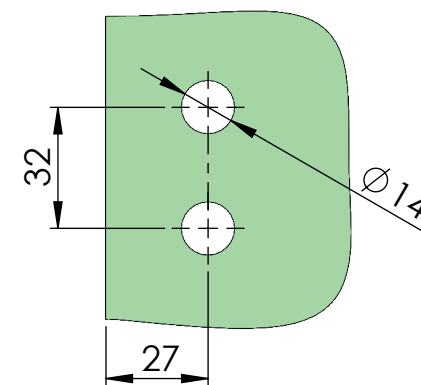

Quality:
GS-MS/D-B-900-4L/P/Cr AISI 304

GLASS CUT OUT FOR 135°

GLASS CUT OUT FOR 180°