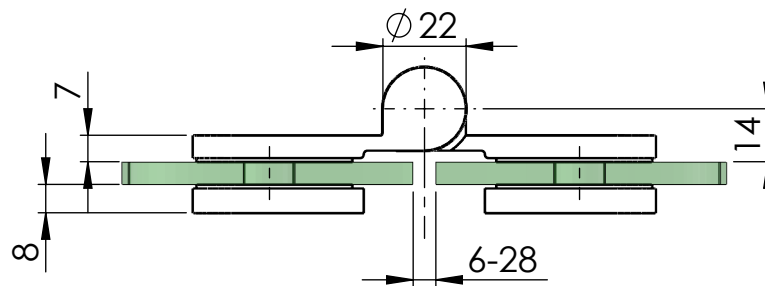

Quality:
GS-MS/D-B-900-4L/P/Cr AISI 304

GLASS CUT OUT FOR 135°

GLASS CUT OUT FOR 180°