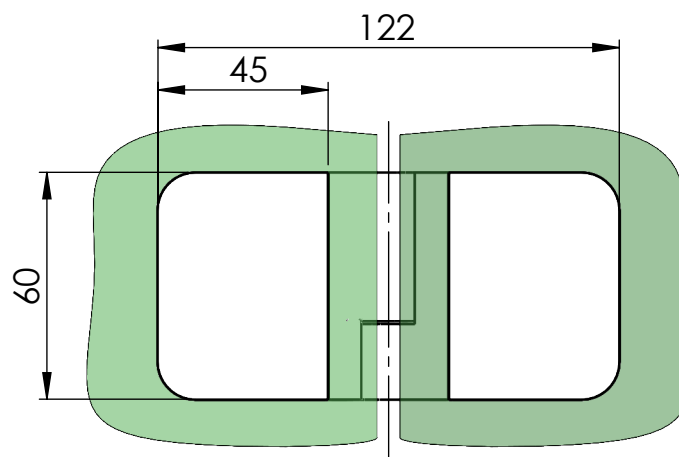

Quality:
GS-MS/D-B-900-4L/P/Cr AISI 304

GLASS CUT OUT FOR 135°

GLASS CUT OUT FOR 180°