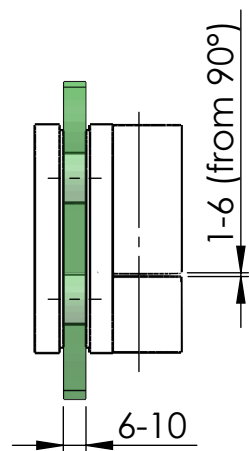

Quality:
GS-MS/D-B-900-4L/P/Cr AISI 304

GLASS CUT OUT FOR 135°

GLASS CUT OUT FOR 180°